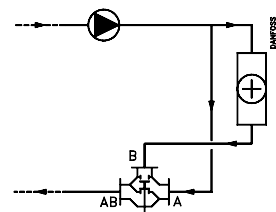

### VMV

Type	Max. Δp bar
VMV 15	0,6
VMV 20	0,5
VMV 25	0,3
VMV 32	0,2
VMV 40	0,2

**NC (normally closed)**  
RAVK (only VMV DN 15, 20)  
ABV-NC

**NC (normally closed)**  
RAVK (only VMV DN 15, 20)  
ABV-NC

**NO (normally open)**  
ABV-NO

**NO (normally open)**  
ABV-NO