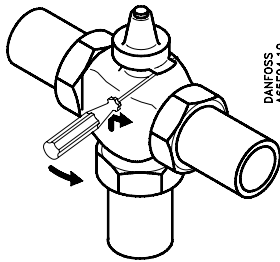

### VMV

Type	Max. Δp bar
VMV 15	0,6
VMV 20	0,5
VMV 25	0,3
VMV 32	0,2
VMV 40	0,2

**NC (normally closed)**  
RAVK (only VMV DN 15, 20)  
ABV-NC

**NC (normally closed)**  
RAVK (only VMV DN 15, 20)  
ABV-NC