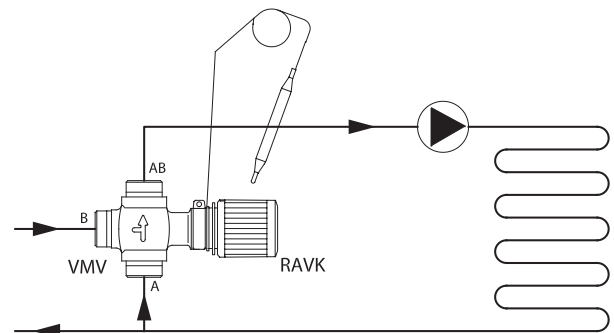

## Installation Guide

### VMV

Type	Max. Δp bar
VMV 15	0,6
VMV 20	0,5
VMV 25	0,3
VMV 32	0,2
VMV 40	0,2

**NC (normally closed)**  
RAVK (only VMV DN 15, 20)  
ABV-NC

**NC (normally closed)**  
RAVK (only VMV DN 15, 20)  
ABV-NC