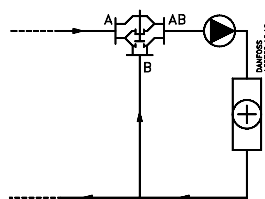

### VMV

Type	Max. Δp bar
VMV 15	0,6
VMV 20	0,5
VMV 25	0,3
VMV 32	0,2
VMV 40	0,2

**NC (normally closed)**  
RAVK (only VMV DN 15, 20)  
ABV-NC

**NC (normally closed)**  
RAVK (only VMV DN 15, 20)  
ABV-NC

**NO (normally open)**  
ABV-NO

**NO (normally open)**  
ABV-NO