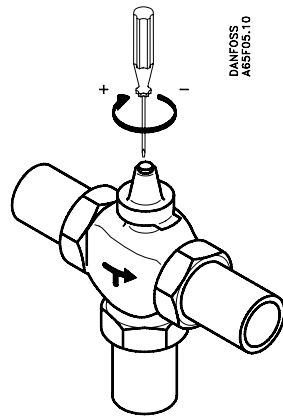

### VMV

Type	Max. Δp bar
VMV 15	0,6
VMV 20	0,5
VMV 25	0,3
VMV 32	0,2
VMV 40	0,2

**NC (normally closed)**  
RAVK (only VMV DN 15, 20)  
ABV-NC

**NC (normally closed)**  
RAVK (only VMV DN 15, 20)  
ABV-NC