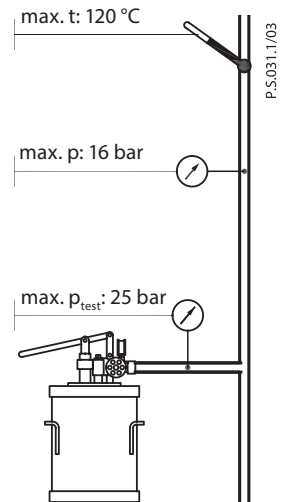

### VMV

Type	Max. Δp bar
VMV 15	0,6
VMV 20	0,5
VMV 25	0,3
VMV 32	0,2
VMV 40	0,2

**NC (normally closed)**  
RAVK (only VMV DN 15, 20)  
ABV-NC

**NC (normally closed)**  
RAVK (only VMV DN 15, 20)  
ABV-NC